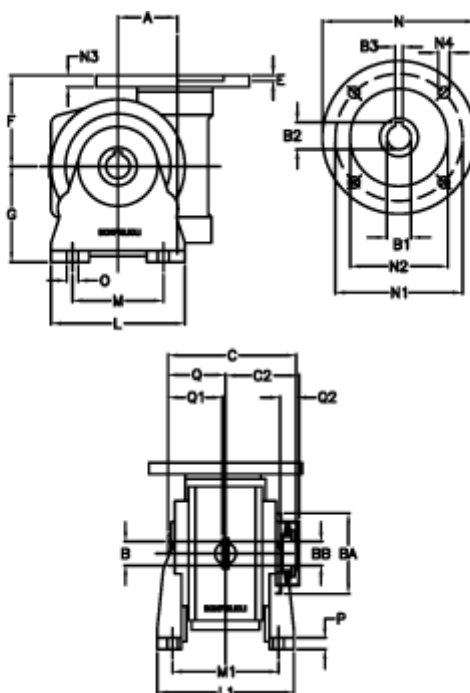

Article number: 390204902832736

Description: Worm Gear with Torque Limiter
VF 49-L2-V-28 P71B5

Measures

a	= 49.50	C2	= 63,5	M1	= 98.5	Q	= 51.0
B	= 25	Description	= VF 49V-xx-71B5	N	= 160	Q1	= 41
B1 E7	= 14	E	= 3.0	N1	= 130	Q2	= 15
B2	= 16.3	F	= 70	N2	= 110		
B3 H9	= 5	g	= 82	N3	= 10.5		
BA	= 63	L	= 110	N4	= 9,5		
BB H7	= 14	L1	= 124.0	O	= 8.5		
C	= 105	m	= 63	P	= 12		